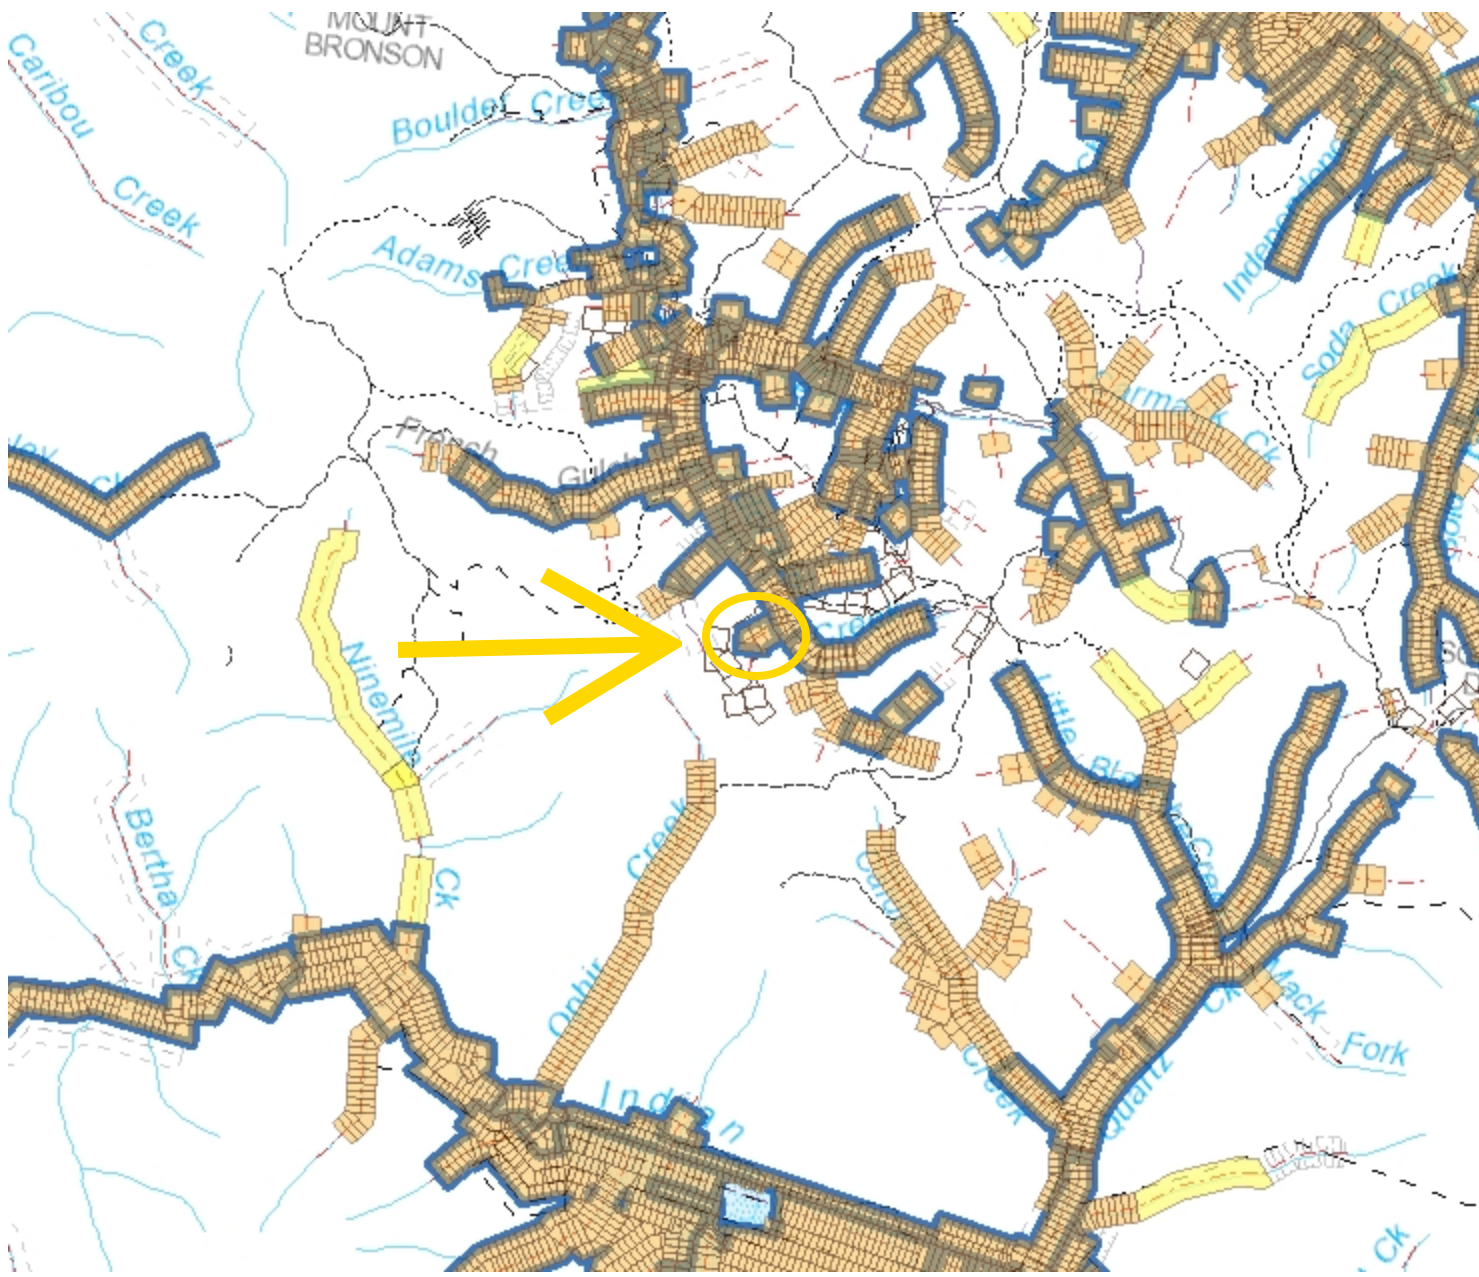

Golden Gulch: "Stardust" - overview map

Legend

- Placer Claims (50K)
 - Active and Pending
 - Expired
- Prospecting Leases
 - Active and Pending
 - Expired
- Adjoin Placer
- Placer Mining Land Use Permit
 - Class 3
 - Class 4
- Placer Baselines (50K)
- Placer Baselines (surveyed)
- Surveyed Mineral Claims
- NTS Trails and Outlines (50K)
 - Cutline
 - Limited-use road
 - Trail
- NTS Trails and Outlines (250K)
 - Cutline
 - Limited-use road
 - Trail
- Placer Claims (50K)
 - Active and Pending
 - Expired
- Prospecting Leases
 - Active and Pending
 - Expired
- Adjoin Placer
- Placer Mining Land Use Permit
 - Class 3
 - Class 4
- Placer Baselines (50K)
- Placer Baselines (surveyed)
- Surveyed Mineral Claims
- NTS Trails and Outlines (50K)
 - Cutline
 - Limited-use road
 - Trail
- NTS Trails and Outlines (250K)
 - Cutline
 - Limited-use road
 - Trail

8.1 0 4.06 8.1 Kilometers

Yukon Albers
Produced from: Yukon Mining Viewer

1: 160,000

This map is a user generated static output from an Internet mapping site and is for reference only. Data layers that appear on this map may or may not be accurate, current, or otherwise reliable. THIS MAP IS NOT TO BE USED FOR NAVIGATION.
Date Printed: 11-Sep-2017