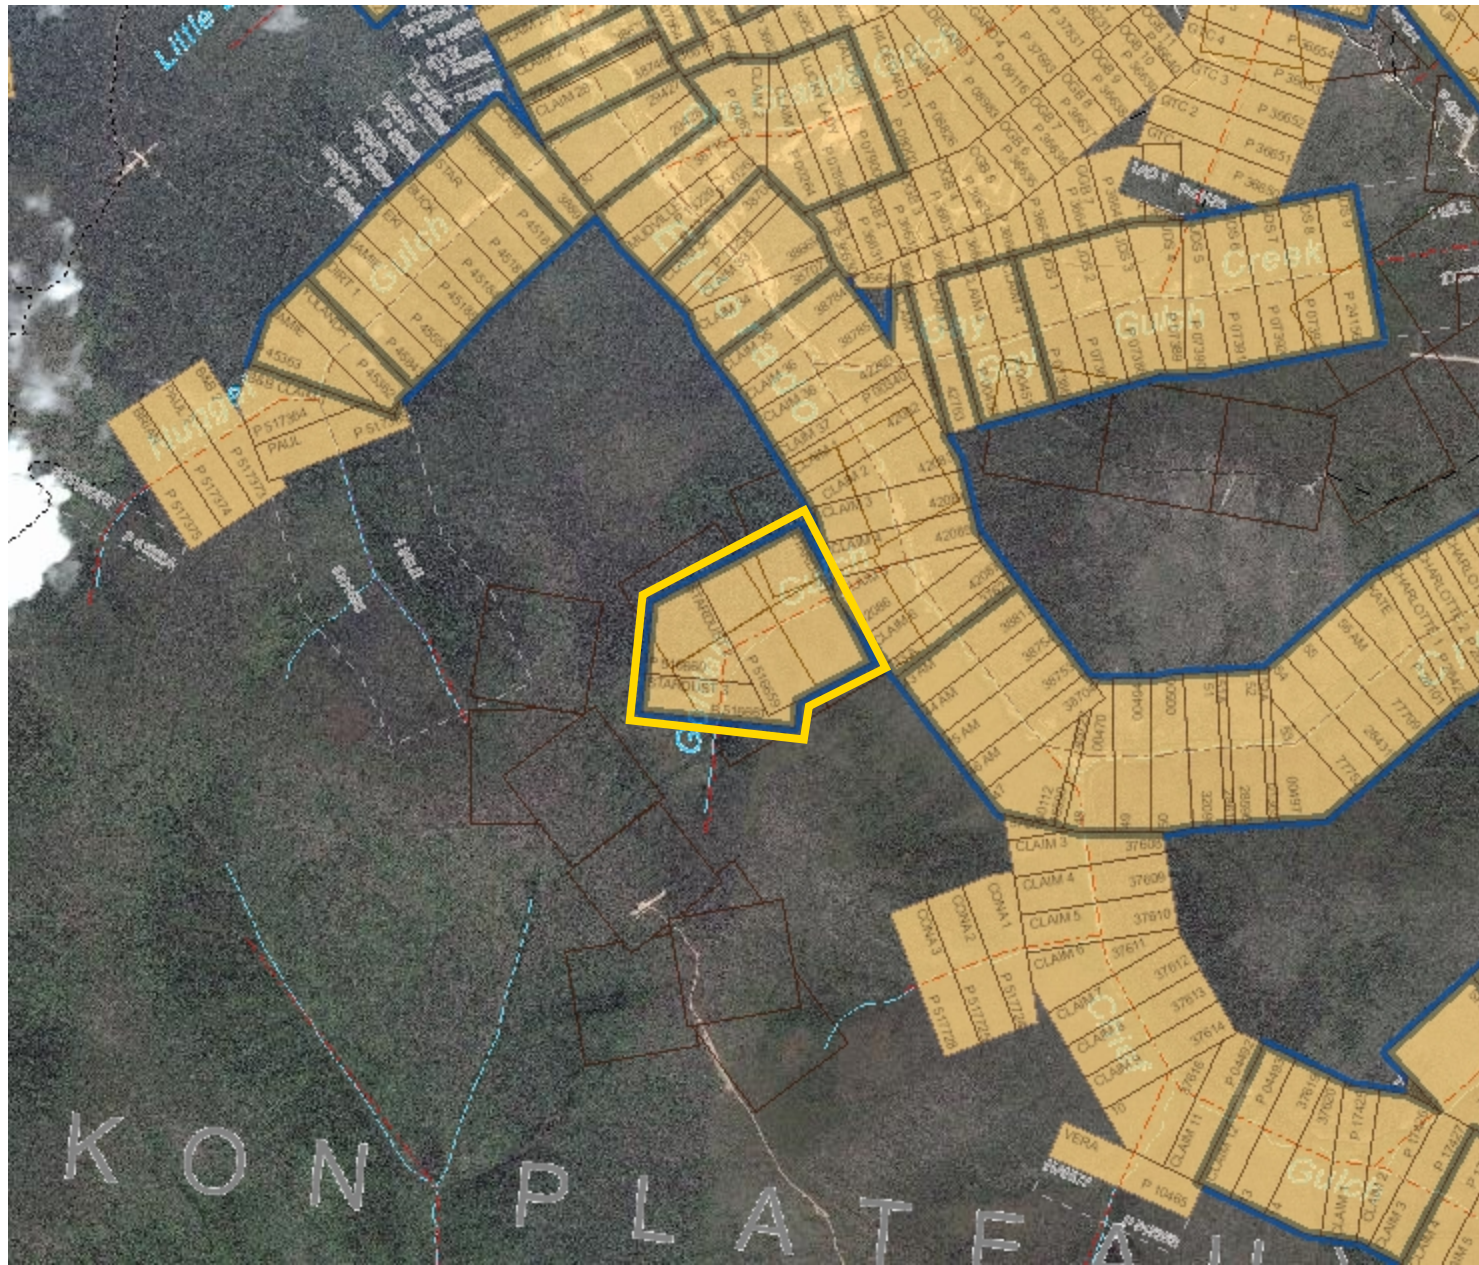

Golden Gulch: "Stardust"

Legend

- Placer Claims (50K)
 - Active and Pending
 - Expired
- Prospecting Leases
 - Active and Pending
 - Expired
- Adjoin Placer
- Placer Mining Land Use Permit
 - Class 3
 - Class 4
- Placer Baselines (50K)
- Placer Baselines (surveyed)
- Surveyed Mineral Claims
- NTS Trails and Outlines (50K)
 - Cutline
 - Limited-use road
 - Trail

1.5 0 0.76 1.5 Kilometers

Yukon Albers
Produced from: Yukon Mining Viewer

1: 30,000

This map is a user generated static output from an Internet mapping site and is for reference only. Data layers that appear on this map may or may not be accurate, current, or otherwise reliable. THIS MAP IS NOT TO BE USED FOR NAVIGATION.
Date Printed: 11-Sep-2017

Notes

Yukon Exploration Green Gold Inc