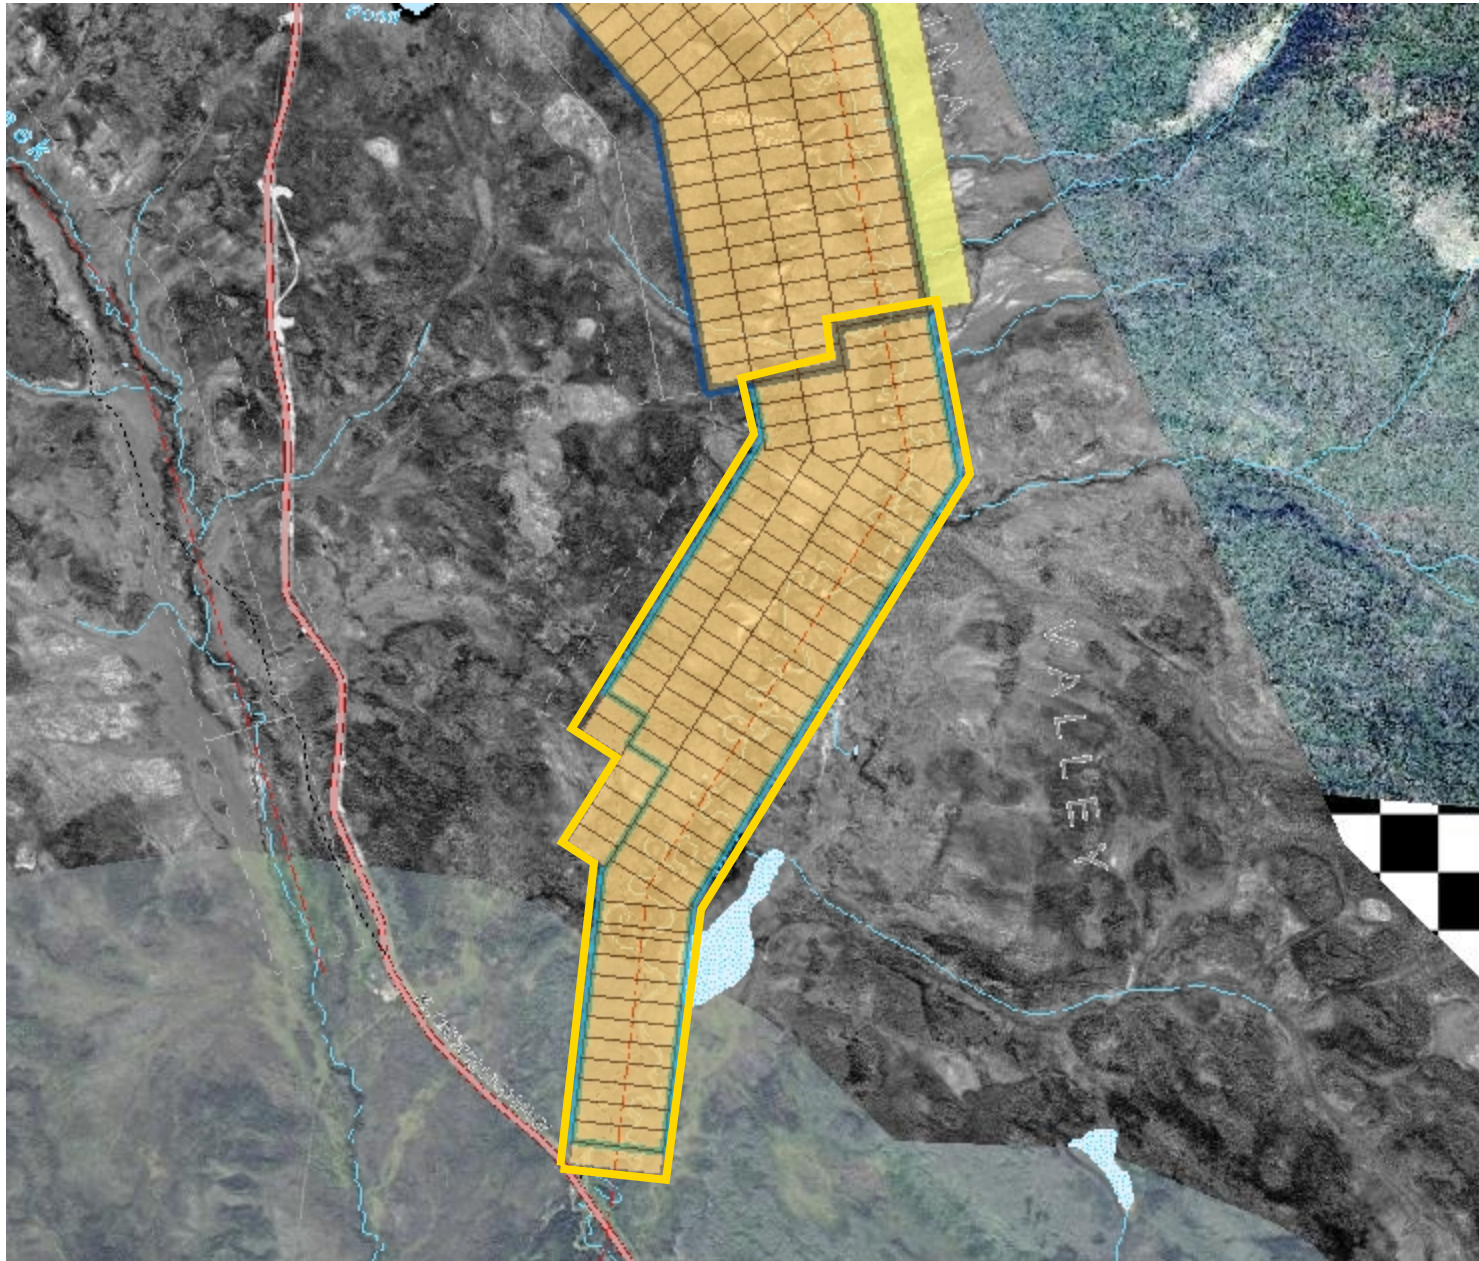

# Clear Creek: "Val"

## Legend

- Placer Claims (50K)
  - Active and Pending
  - Expired
- Prospecting Leases
  - Active and Pending
  - Expired
- Adjoin Placer
- Placer Mining Land Use Permit
  - Class 3
  - Class 4
- Placer Baselines (50K)
  - Placer Baselines (surveyed)
- Surveyed Mineral Claims
- NTS Trails and Outlines (50K)
  - Cutline
  - Limited-use road
  - Trail
- Placer Claims (50K)
  - Active and Pending
  - Expired
- Prospecting Leases
  - Active and Pending
  - Expired
- Adjoin Placer
- Placer Mining Land Use Permit
  - Class 3
  - Class 4
- Placer Baselines (50K)
  - Placer Baselines (surveyed)
- Surveyed Mineral Claims
- NTS Trails and Outlines (50K)
  - Cutline
  - Limited-use road
  - Trail

## Notes

Yukon Exploration Green Gold Inc

2.5 0 1.27 2.5 Kilometers

Yukon Albers  
Produced from: Yukon Mining Viewer

1: 50,000

This map is a user generated static output from an Internet mapping site and is for reference only. Data layers that appear on this map may or may not be accurate, current, or otherwise reliable. THIS MAP IS NOT TO BE USED FOR NAVIGATION.  
Date Printed: 11-Sep-2017