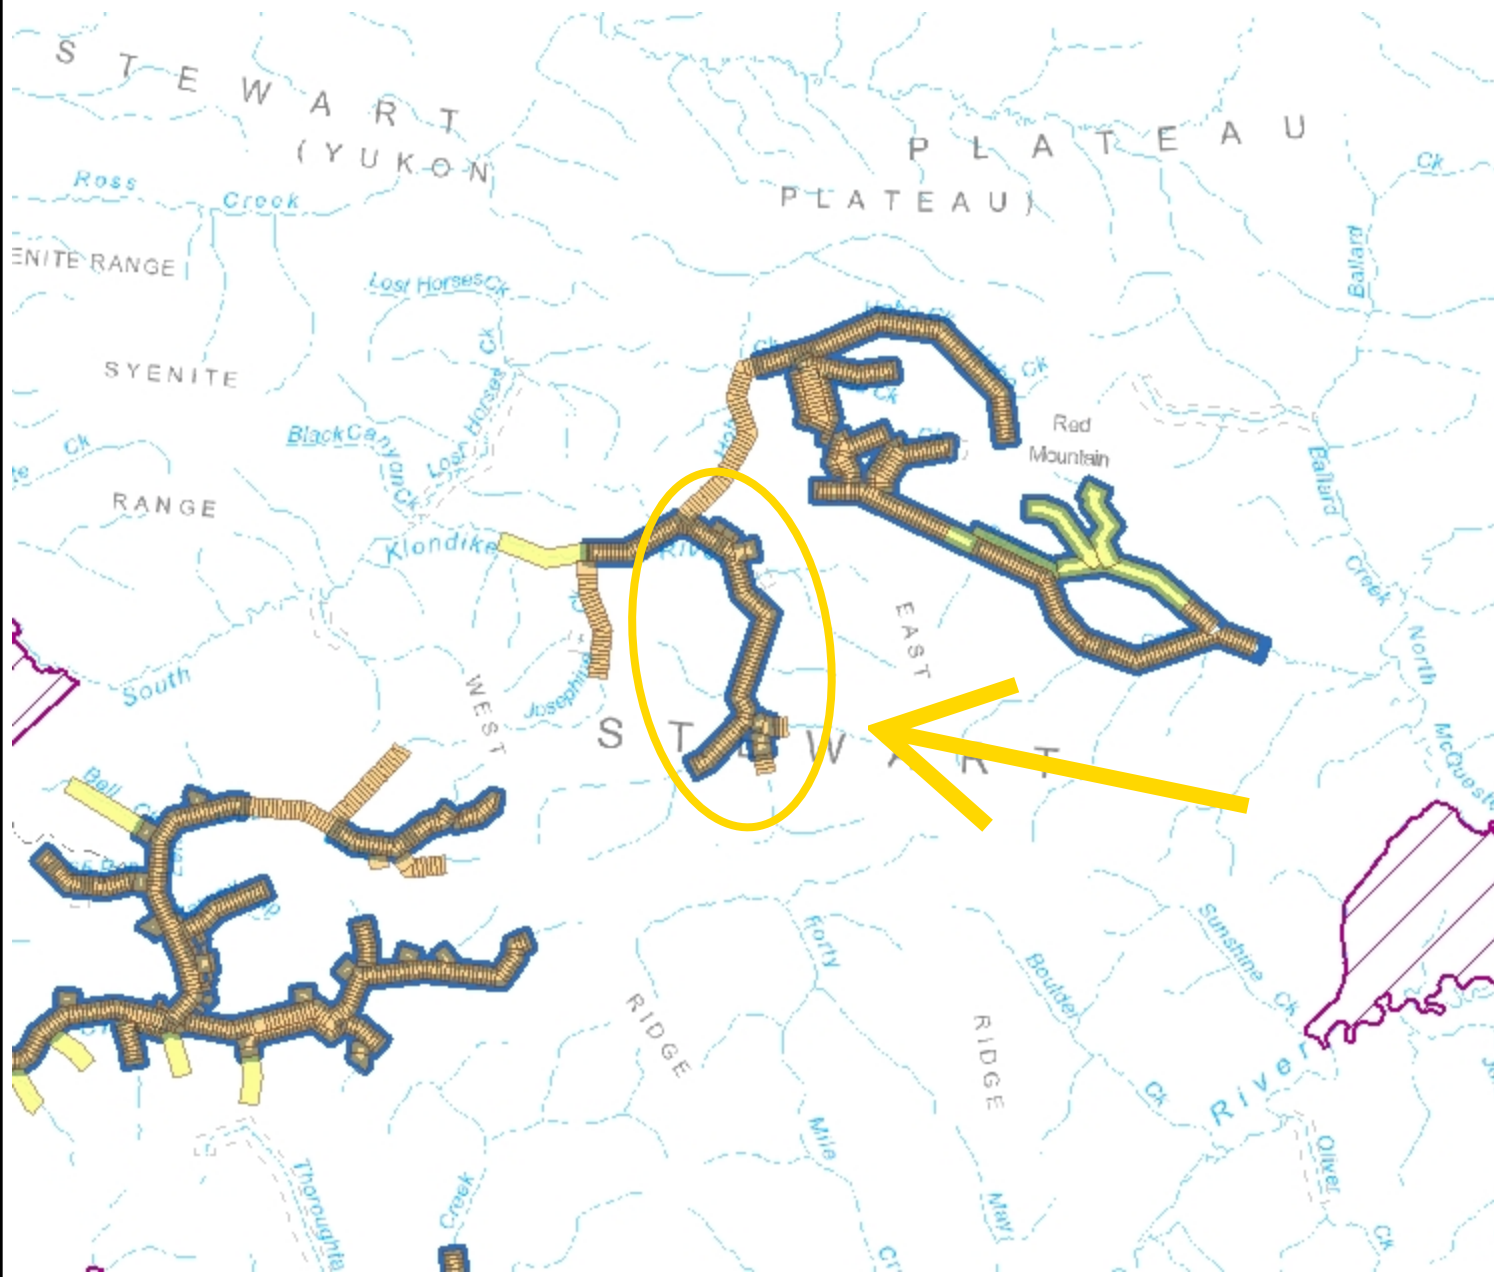

# Big Creek: "Oz" - overview map

### Legend

- Current Class 1 Notifications
- Areas defined by OIC
- First Nation Surveyed Lands - Category A & B
- First Nation Unsurveyed Lands - Category A & B
- Placer Claims (50K)
  - Active and Pending
  - Expired
- Prospecting Leases
  - Active and Pending
  - Expired
- Adjoin Placer
- Placer Mining Land Use Permit
  - Class 3
  - Class 4
- Current Class 1 Notifications
- Areas defined by OIC
- First Nation Surveyed Lands - Category A & B
- First Nation Unsurveyed Lands - Category A & B
- Placer Claims (50K)
  - Active and Pending
  - Expired
- Prospecting Leases
  - Active and Pending
  - Expired
- Adjoin Placer
- Placer Mining Land Use Permit
  - Class 3
  - Class 4